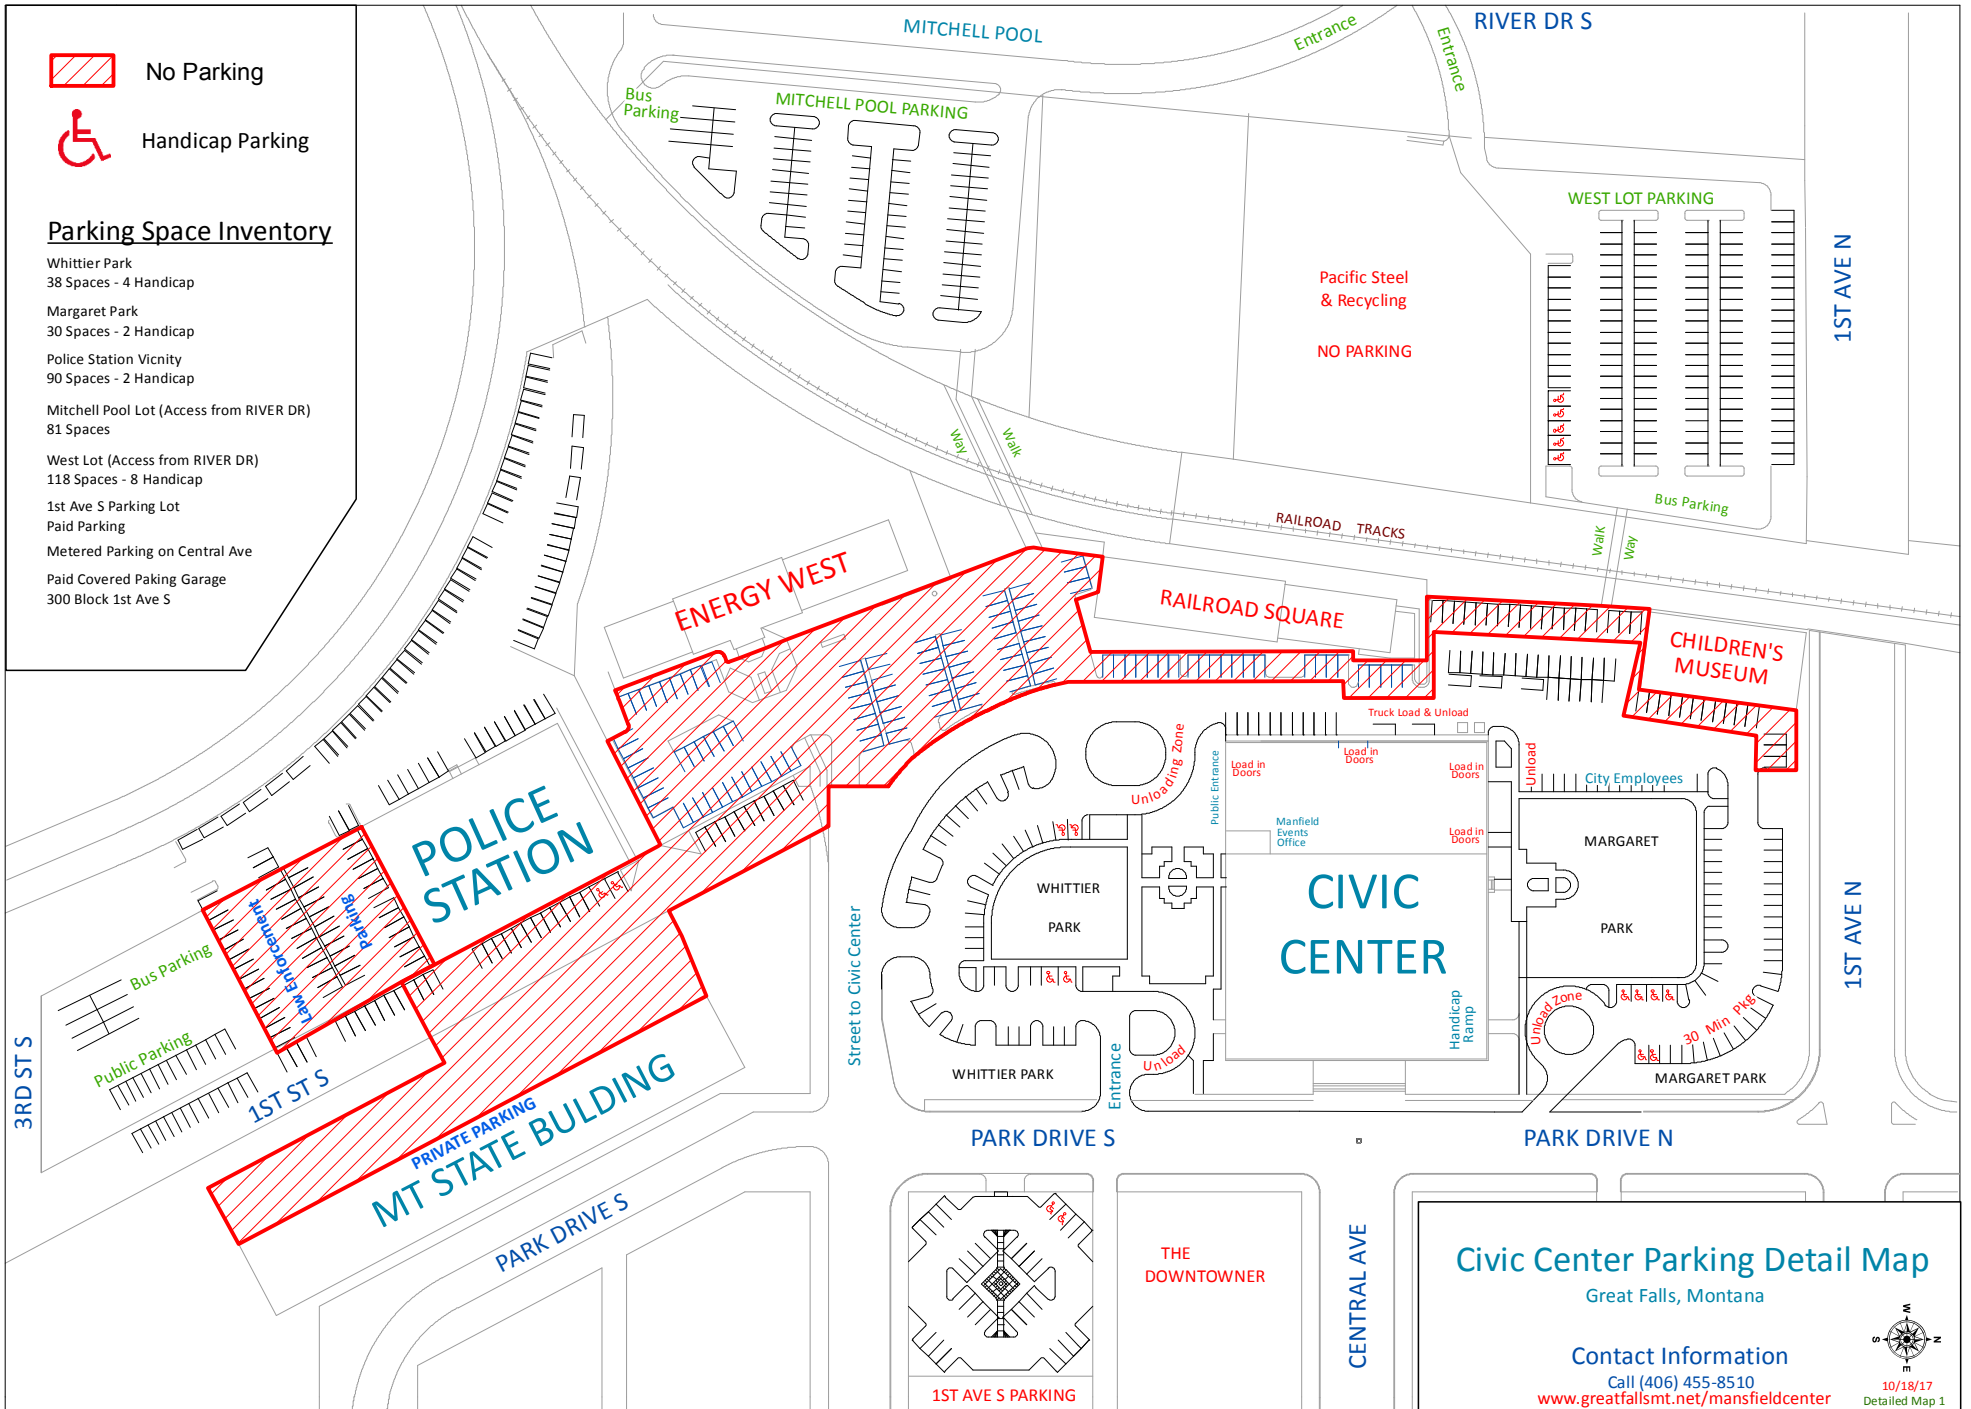

 No Parking

 Handicap Parking

### Parking Space Inventory

- Whittier Park  
38 Spaces - 4 Handicap
- Margaret Park  
30 Spaces - 2 Handicap
- Police Station Vicinity  
90 Spaces - 2 Handicap
- Mitchell Pool Lot (Access from RIVER DR)  
81 Spaces
- West Lot (Access from RIVER DR)  
118 Spaces - 8 Handicap
- 1st Ave S Parking Lot  
Paid Parking
- Metered Parking on Central Ave
- Paid Covered Paking Garage  
300 Block 1st Ave S

## Civic Center Parking Detail Map

Great Falls, Montana